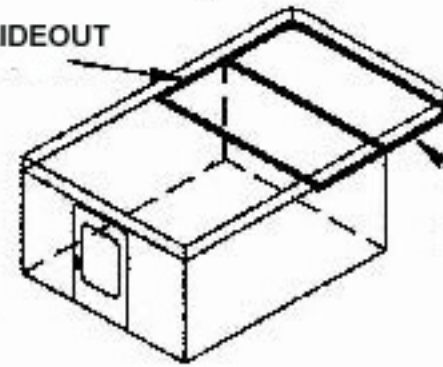

EAGLE / RANGER

SLEEP FORE / AFT

STANDARD CAB-OVER BED

2 EACH (2" X 38" X 66" MATTRESSES)

38" SLIDE-OUT

38" CAB-OVER

EAGLE / RANGER

SLEEP FORE / AFT

EXTENDED CAB-OVER BED

**1 EACH (4" X 48" X 66")
4 EACH (4" X 15" X 33")**

30" SLIDEOUT

48" CAB-OVER

Hawk / Grandby / Keystone

SLEEP SIDE-TO-SIDE

STANDARD BED

2 EACH (2" X 32" X 77" MATTRESSES)

32" SLIDEOUT

32" CAB-OVER

Hawk / Grandby / Keystone

SLEEP SIDE-TO-SIDE

EXTENDED CAB-OVER BED

**1 EACH (4" X 48" X 77" MATTRESS)
2 EACH (4" X 16" X 38.5" MATTRESSES)**

16" SLIDEOUT

48" CAB-OVER