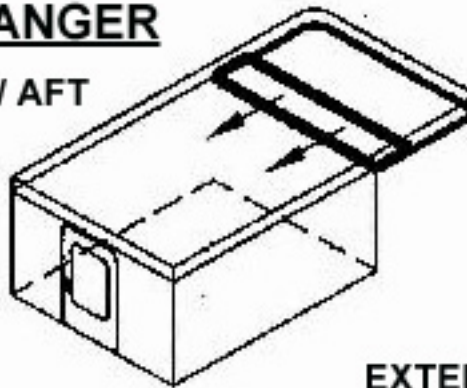

EAGLE / RANGER

SLEEP FORE / AFT

STANDARD CAB-OVER BED

2 EACH (2" X 38" X 66" MATTRESSES)

38" SLIDE-OUT

38" CAB-OVER

EAGLE / RANGER

SLEEP FORE / AFT

EXTENDED CAB-OVER BED

**1 EACH (4" X 48" X 66")
4 EACH (4" X 15" X 33")**

30" SLIDEOUT

48" CAB-OVER

Hawk / Grandby / Keystone

SLEEP SIDE-TO-SIDE

STANDARD BED

2 EACH (2" X 32" X 77" MATTRESSES)

32" SLIDEOUT

32" CAB-OVER

Hawk / Grandby / Keystone

SLEEP SIDE-TO-SIDE

EXTENDED CAB-OVER BED

**1 EACH (4" X 48" X 77" MATTRESS)
2 EACH (4" X 16" X 38.5" MATTRESSES)**

16" SLIDEOUT

48" CAB-OVER