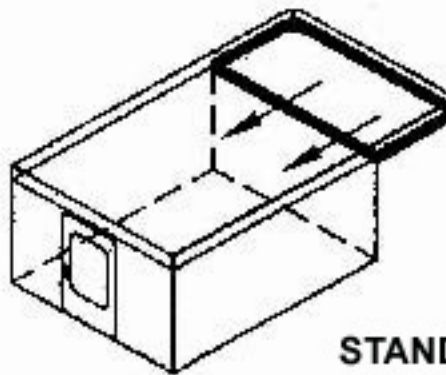

EAGLE / RANGER

SLEEP FORE / AFT

STANDARD CAB-OVER BED

2 EACH (2" X 38" X 66" MATTRESSES)

38" SLIDE-OUT

38" CAB-OVER

EAGLE / RANGER

SLEEP FORE / AFT

EXTENDED CAB-OVER BED

**1 EACH (4" X 48" X 66")
4 EACH (4" X 15" X 33")**

30" SLIDEOUT

48" CAB-OVER

Hawk / Grandby / Keystone

SLEEP SIDE-TO-SIDE

STANDARD BED

2 EACH (2" X 32" X 77" MATTRESSES)

32" SLIDEOUT

32" CAB-OVER

Hawk / Grandby / Keystone

SLEEP SIDE-TO-SIDE

EXTENDED CAB-OVER BED

**1 EACH (4" X 48" X 77" MATTRESS)
2 EACH (4" X 16" X 38.5" MATTRESSES)**

16" SLIDEOUT

48" CAB-OVER