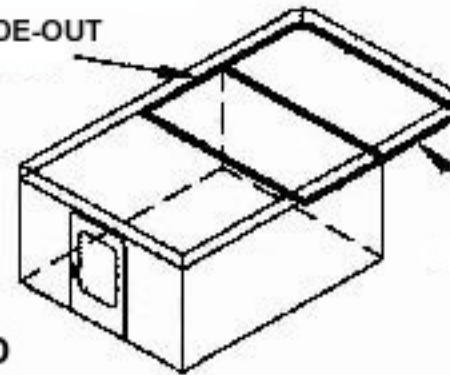

EAGLE / RANGER

SLEEP FORE / AFT

STANDARD CAB-OVER BED

2 EACH (2" X 38" X 66" MATTRESSES)

38" SLIDE-OUT

38" CAB-OVER

EAGLE / RANGER

SLEEP FORE / AFT

EXTENDED CAB-OVER BED

**1 EACH (4" X 48" X 66")
4 EACH (4" X 15" X 33")**

30" SLIDEOUT

48" CAB-OVER

Hawk / Grandby / Keystone

SLEEP SIDE-TO-SIDE

STANDARD BED

2 EACH (2" X 32" X 77" MATTRESSES)

32" SLIDEOUT

32" CAB-OVER

Hawk / Grandby / Keystone

SLEEP SIDE-TO-SIDE

EXTENDED CAB-OVER BED

**1 EACH (4" X 48" X 77" MATTRESS)
2 EACH (4" X 16" X 38.5" MATTRESSES)**

16" SLIDEOUT

48" CAB-OVER