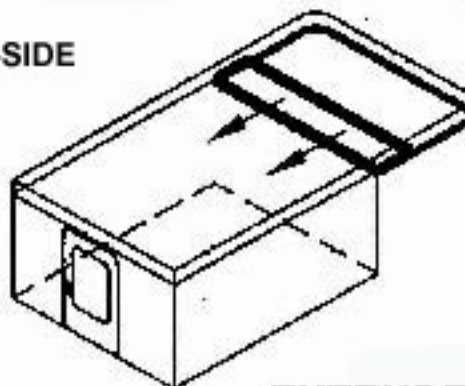

EXTENDED CAB-OVER BED

**1 EACH (4" X 48" X 66")
4 EACH (4" X 15" X 33")**

30" SLIDEOUT

48" CAB-OVER

Hawk / Grandby / Keystone

SLEEP SIDE-TO-SIDE

STANDARD BED

2 EACH (2" X 32" X 77" MATTRESSES)

32" SLIDEOUT

32" CAB-OVER

Hawk / Grandby / Keystone

SLEEP SIDE-TO-SIDE

EXTENDED CAB-OVER BED

**1 EACH (4" X 48" X 77" MATTRESS)
2 EACH (4" X 16" X 38.5" MATTRESSES)**

16" SLIDEOUT

48" CAB-OVER