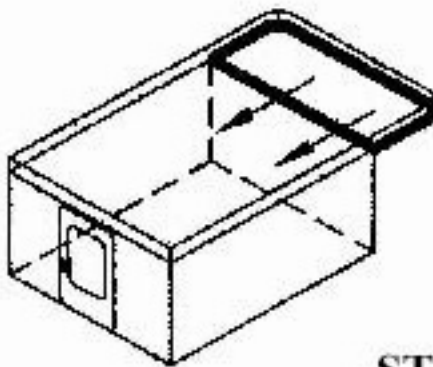

EXTENDED CAB-OVER BED

**1 EACH (4" X 48" X 66")
4 EACH (4" X 15" X 33")**

30" SLIDEOUT

48" CAB-OVER

Hawk / Grandby / Keystone

SLEEP SIDE-TO-SIDE

STANDARD BED

2 EACH (2" X 32" X 77" MATTRESSES)

32" SLIDEOUT

32" CAB-OVER

Hawk / Grandby / Keystone

SLEEP SIDE-TO-SIDE

EXTENDED CAB-OVER BED

**1 EACH (4" X 48" X 77" MATTRESS)
2 EACH (4" X 16" X 38.5" MATTRESSES)**

16" SLIDEOUT

48" CAB-OVER