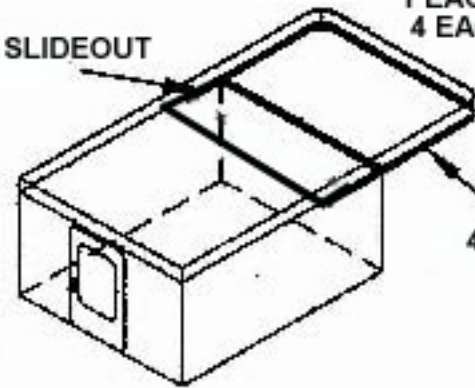

EAGLE / RANGER

SLEEP FORE / AFT

STANDARD CAB-OVER BED

2 EACH (2" X 38" X 66" MATTRESSES)

38" SLIDE-OUT

38" CAB-OVER

EAGLE / RANGER

SLEEP FORE / AFT

EXTENDED CAB-OVER BED

**1 EACH (4" X 48" X 66")
4 EACH (4" X 15" X 33")**

30" SLIDEOUT

48" CAB-OVER

Hawk / Grandby / Keystone

SLEEP SIDE-TO-SIDE

STANDARD BED

2 EACH (2" X 32" X 77" MATTRESSES)

32" SLIDEOUT

32" CAB-OVER

Hawk / Grandby / Keystone

SLEEP SIDE-TO-SIDE

EXTENDED CAB-OVER BED

**1 EACH (4" X 48" X 77" MATTRESS)
2 EACH (4" X 16" X 38.5" MATTRESSES)**

16" SLIDEOUT

48" CAB-OVER