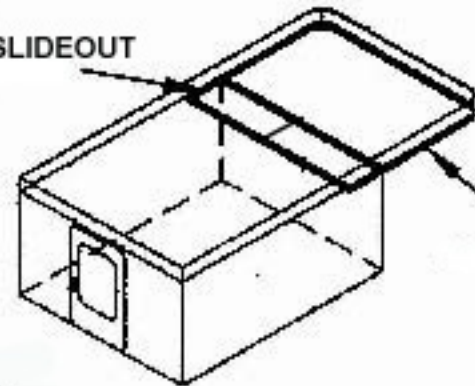

EXTENDED CAB-OVER BED

**1 EACH (4" X 48" X 66")
4 EACH (4" X 15" X 33")**

30" SLIDEOUT

48" CAB-OVER

Hawk / Grandby / Keystone

SLEEP SIDE-TO-SIDE

STANDARD BED

2 EACH (2" X 32" X 77" MATTRESSES)

32" SLIDEOUT

32" CAB-OVER

Hawk / Grandby / Keystone

SLEEP SIDE-TO-SIDE

EXTENDED CAB-OVER BED

**1 EACH (4" X 48" X 77" MATTRESS)
2 EACH (4" X 16" X 38.5" MATTRESSES)**

16" SLIDEOUT

48" CAB-OVER